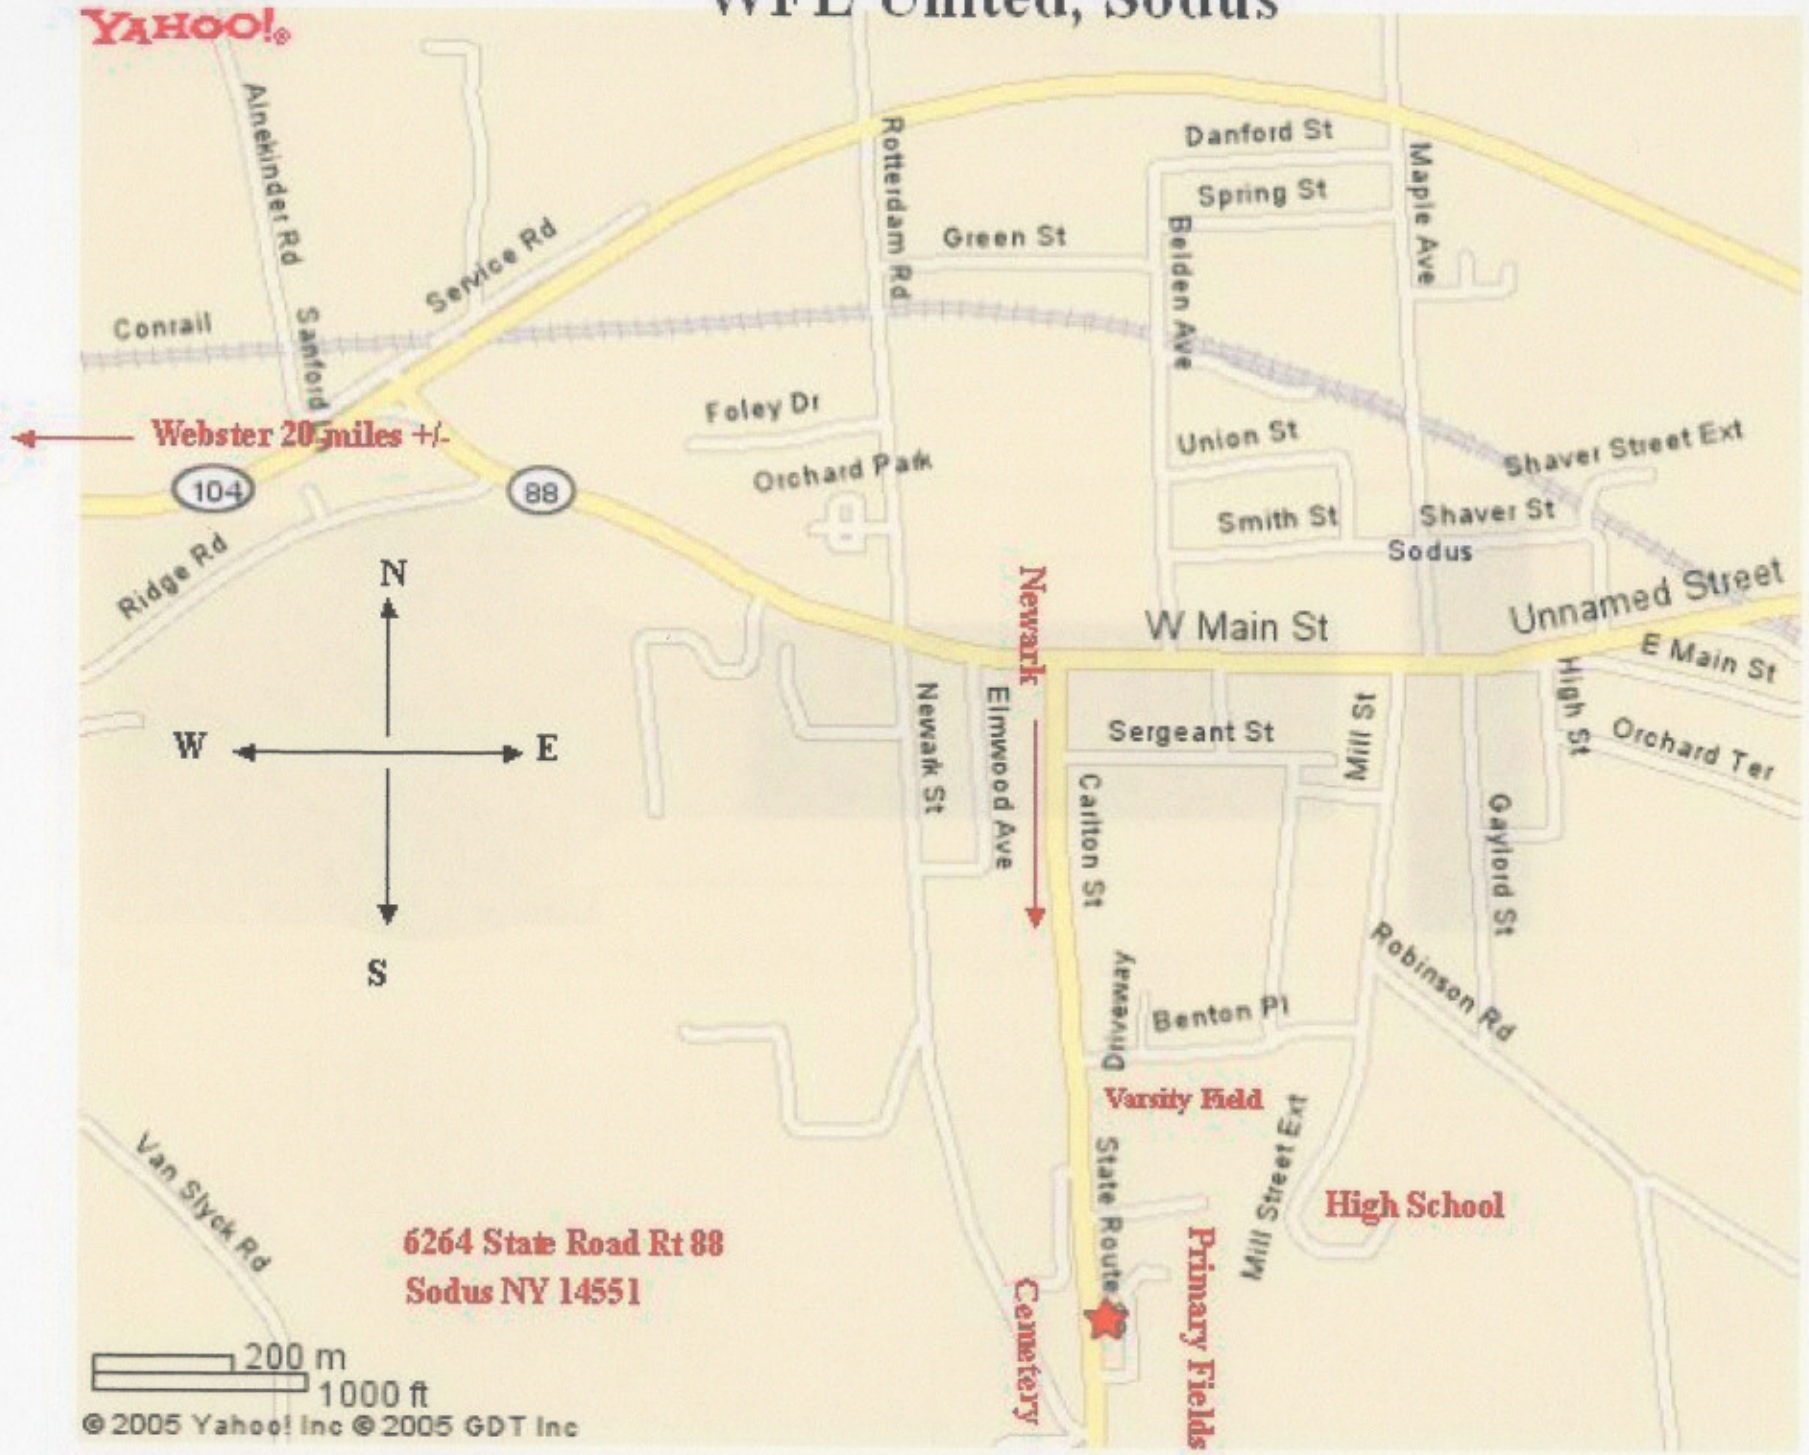

WFL United, Sodus

YAHOO!

6264 State Road Rt 88
Sodus NY 14551

200 m
1000 ft