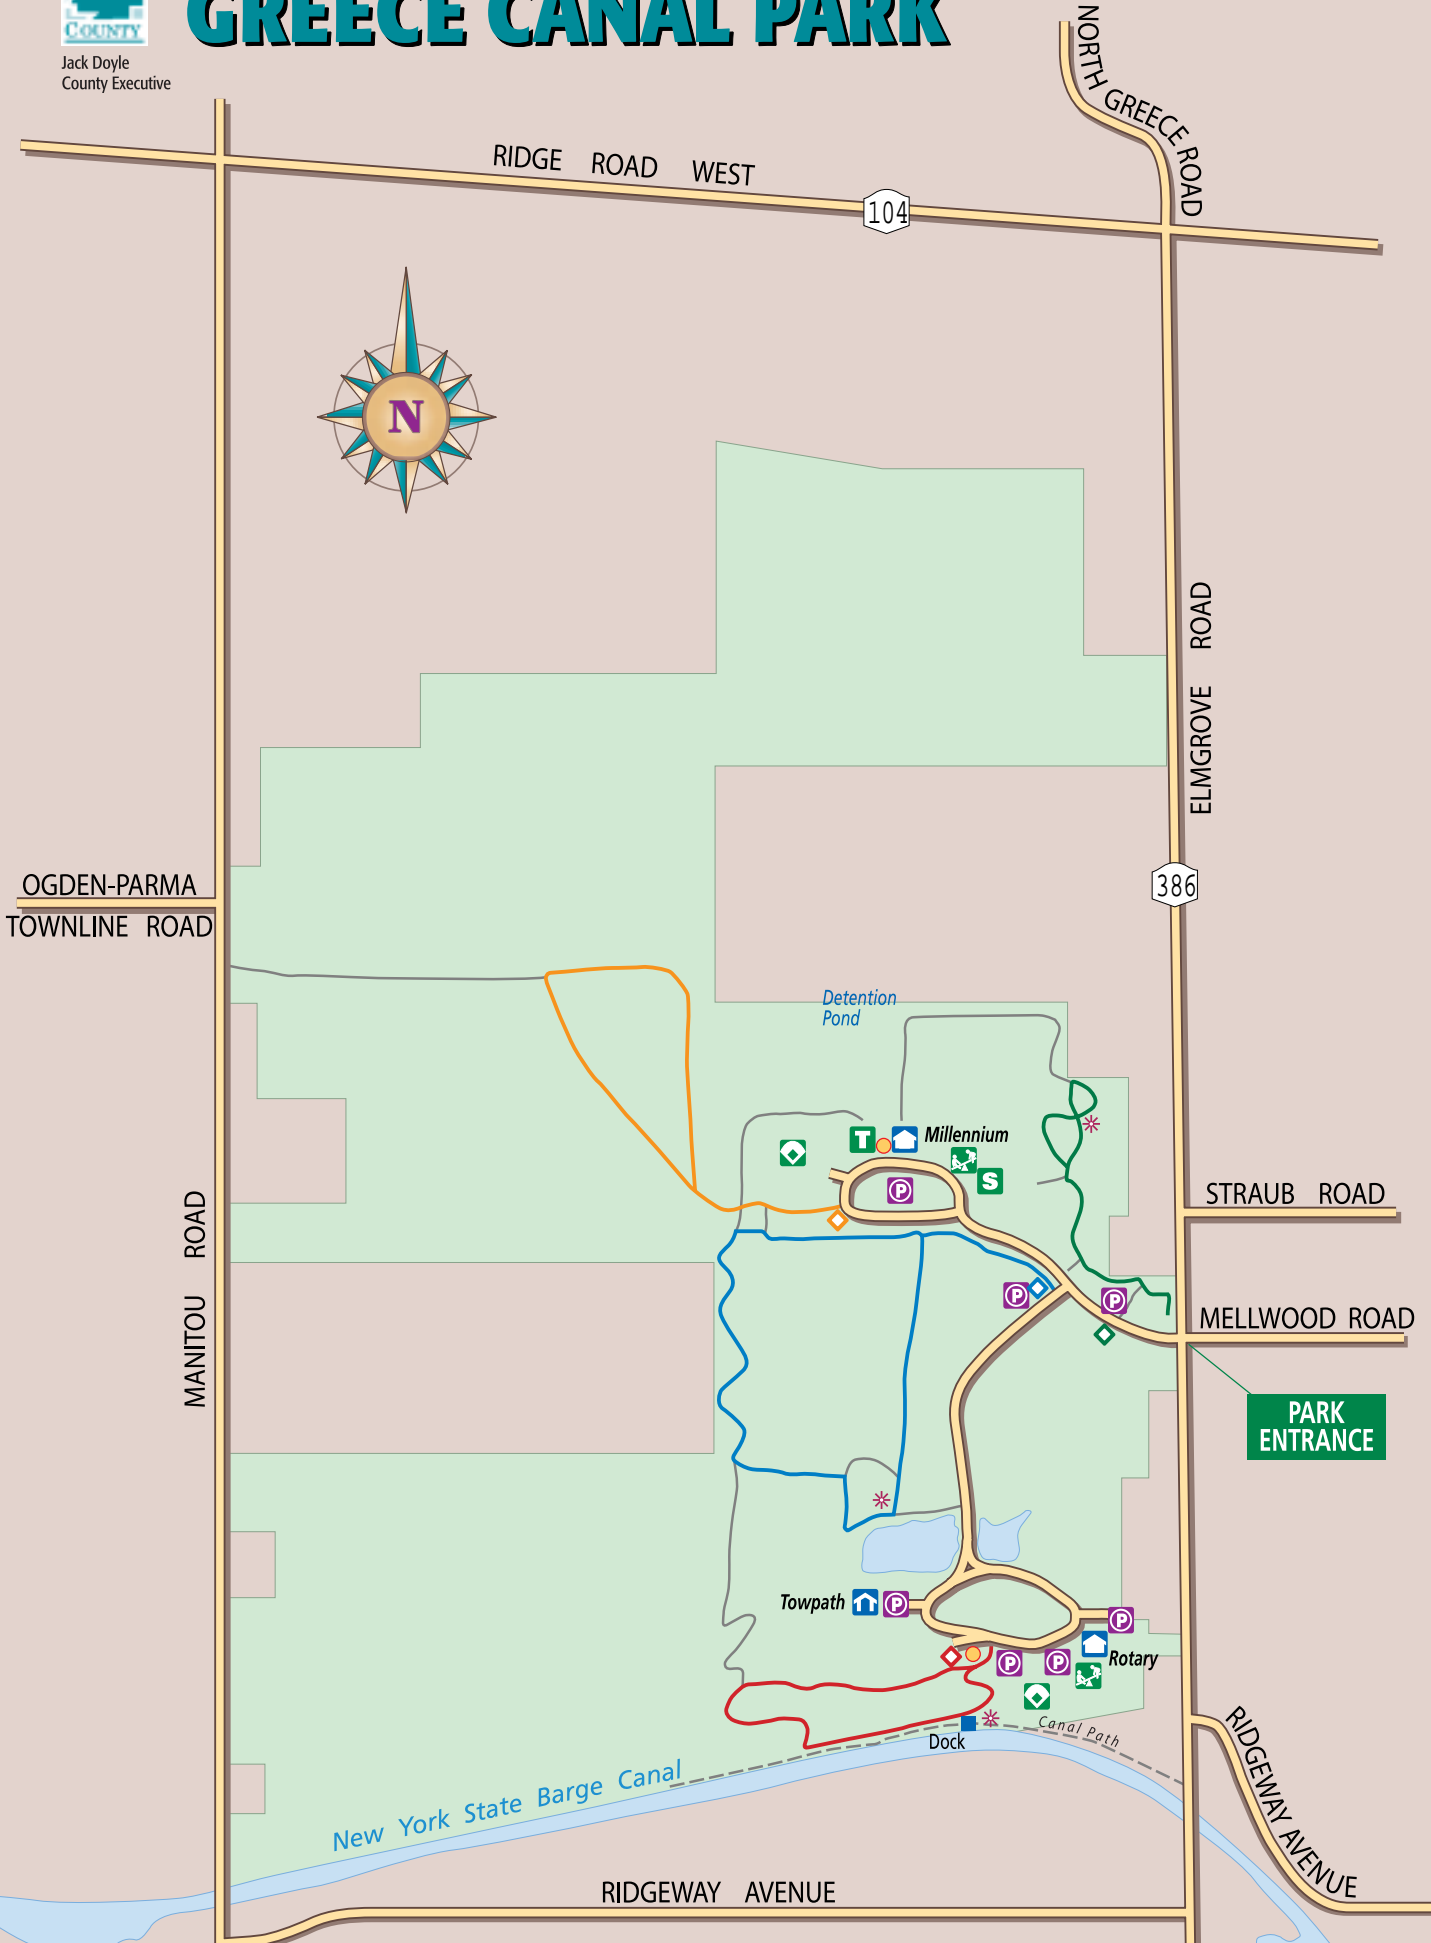

Jack Doyle
County Executive

MONROE COUNTY'S GREECE CANAL PARK

LEGEND			
	Lodge		Soccer Field
	Shelter		Tennis Court
	Parking		Point of Interest
	Restroom		Observation Point
	Playground		Wetlands
	Ball Diamond		Park
TRAILS			
	Deer Run, 1.4 mi.		Trailhead
	Canal Trail, 0.9 mi.		Intersection Marker
	Farm Artifact Trail, 0.9 mi.		Unnamed Trails
	West Trail, 0.4 mi.		